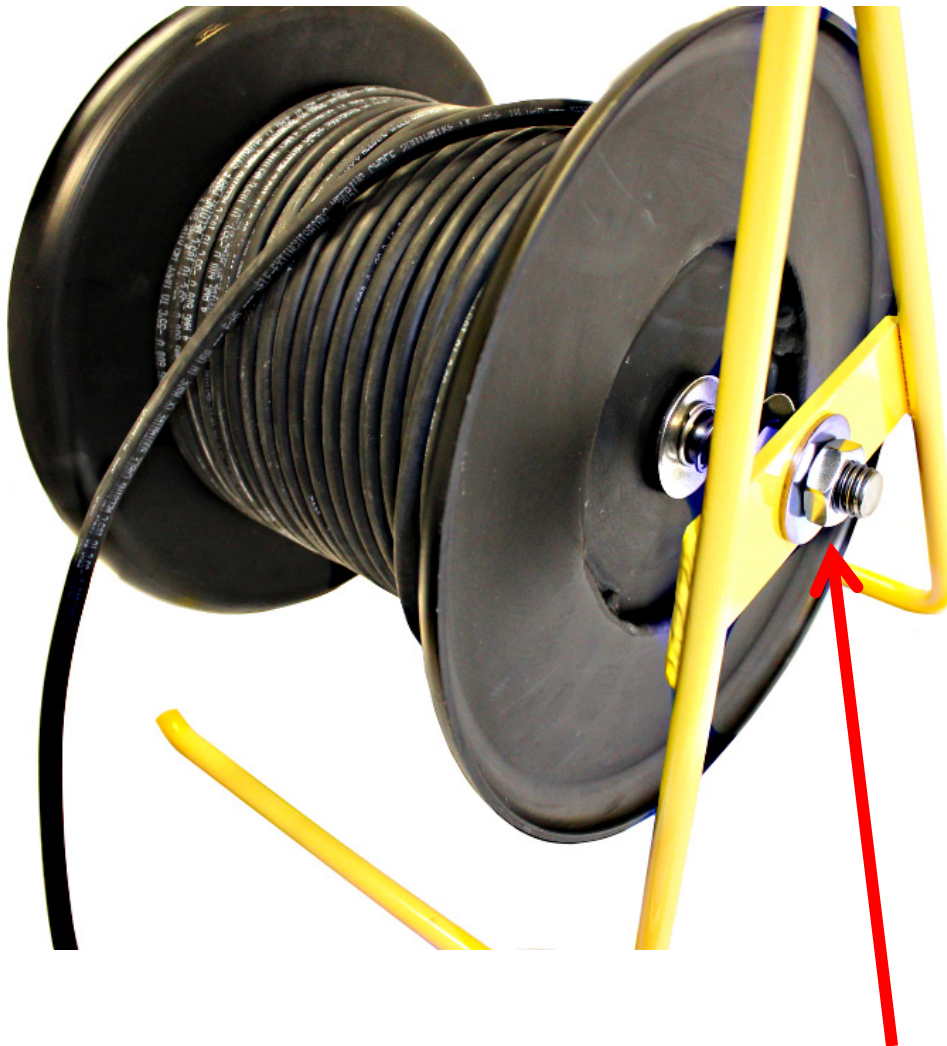

# **GROUND SPOOL with CABLE ASSEMBLY**

**P/N ALS3A410-235**

**Cable on Spool – 235'**

**Cable between Clamps – 15'**

**Instrument Ground connection point**

# **GROUND SPOOL with CABLE ASSEMBLY**

**P/N ALS3A410-235**

**Cable on Spool – 235'**

**Cable between Clamps – 15'**

**Optional carrying handle**