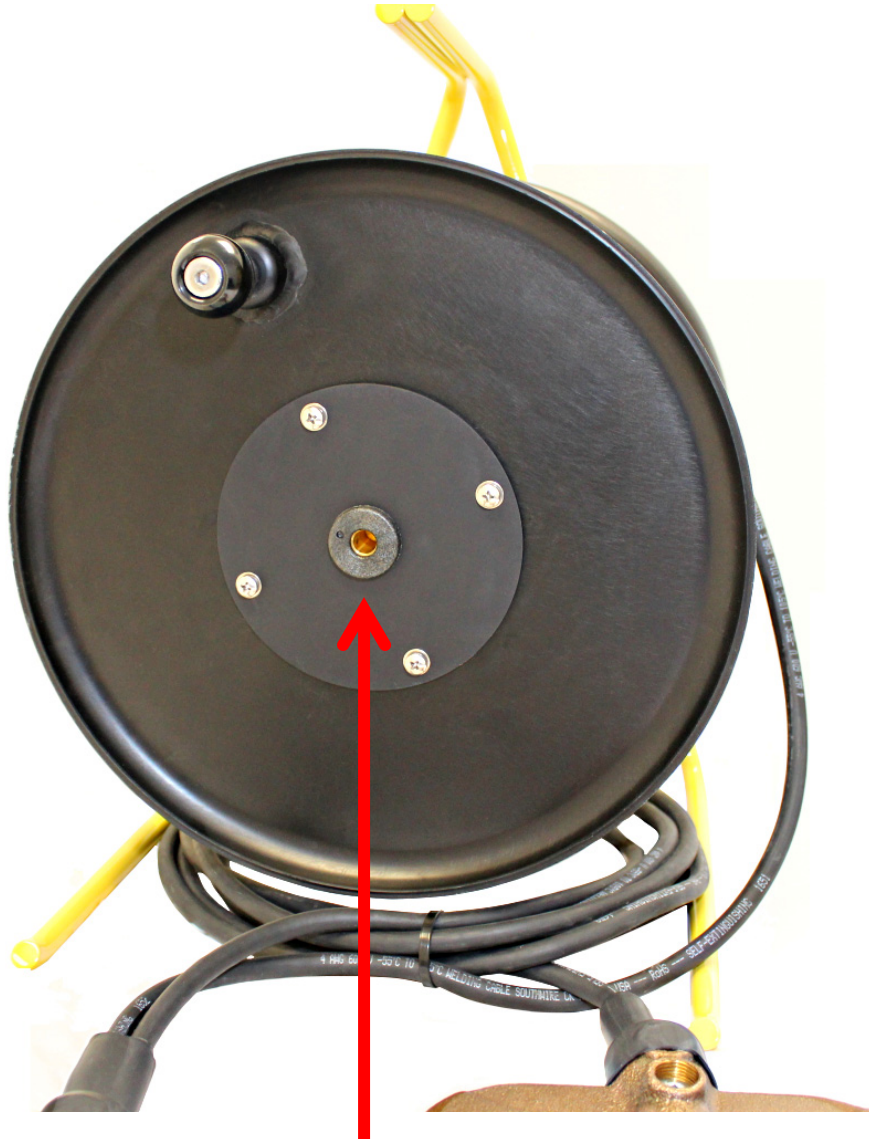

# GROUND SPOOL with CABLE ASSEMBLY

P/N ALS3A410-235

Cable on Spool – 235'

Cable between Clamps – 15'

Spool with 2 ground clamps

# **GROUND SPOOL with CABLE ASSEMBLY**

**P/N ALS3A410-235**

**Cable on Spool – 235'**

**Cable between Clamps – 15'**

**Ground Clamps**

**Maximum cabled distance between clamps – 15'**

**Benchmark**  
**Wireline**  
**Products**

# **GROUND SPOOL with CABLE ASSEMBLY**

**P/N ALS3A410-235**

**Cable on Spool – 235'**

**Cable between Clamps – 15'**

**Ground Clamp detail**

# **GROUND SPOOL with CABLE ASSEMBLY**

**P/N ALS3A410-235**

**Cable on Spool – 235'**

**Cable between Clamps – 15'**

**Instrument Ground connection point**