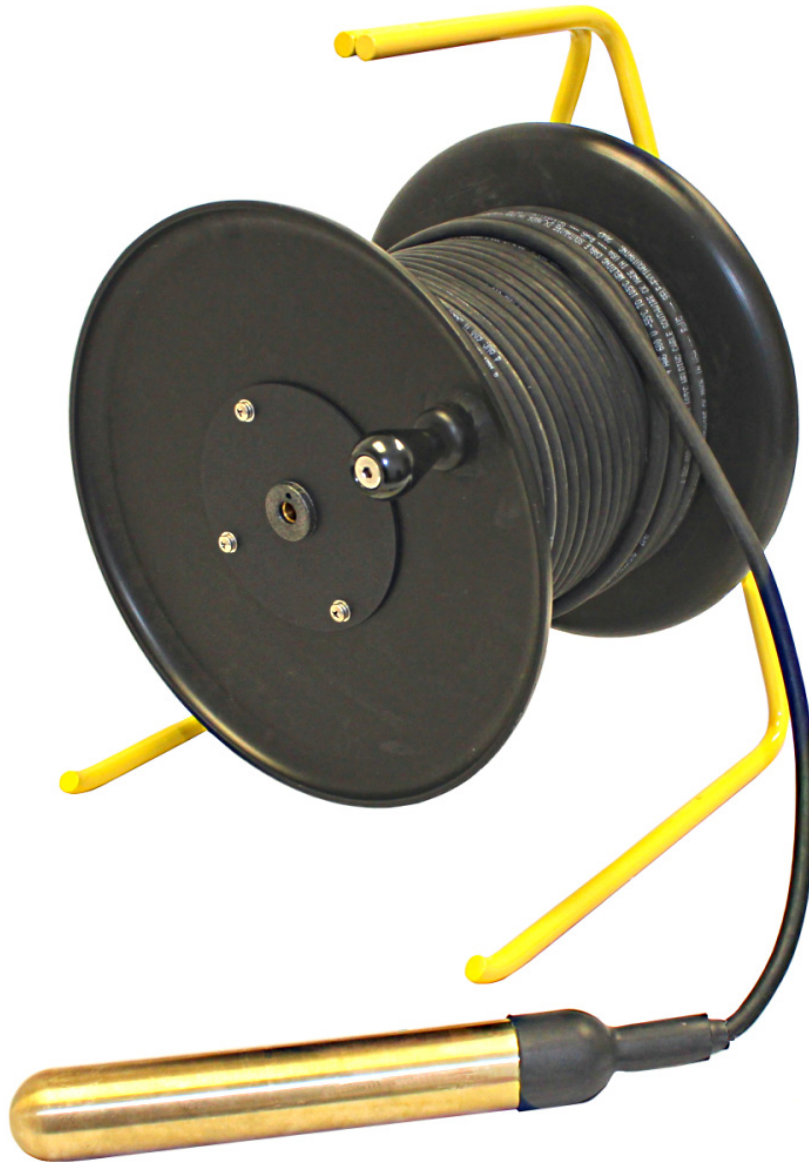

SP SPOOL with CABLE ASSEMBLY

P/N ALS3A420-125

Cable on Spool – 125'

Spool with SP / Spontaneous Potential fish

SP SPOOL with CABLE ASSEMBLY

P/N ALS3A420-125

Cable on Spool – 125'

SP / Spontaneous Potential fish

SP SPOOL with CABLE ASSEMBLY

P/N ALS3A420-125

Cable on Spool – 125'

Instrument Ground connection point

SP SPOOL with CABLE ASSEMBLY

P/N ALS3A420-125

Cable on Spool – 125'

Optional carrying handle