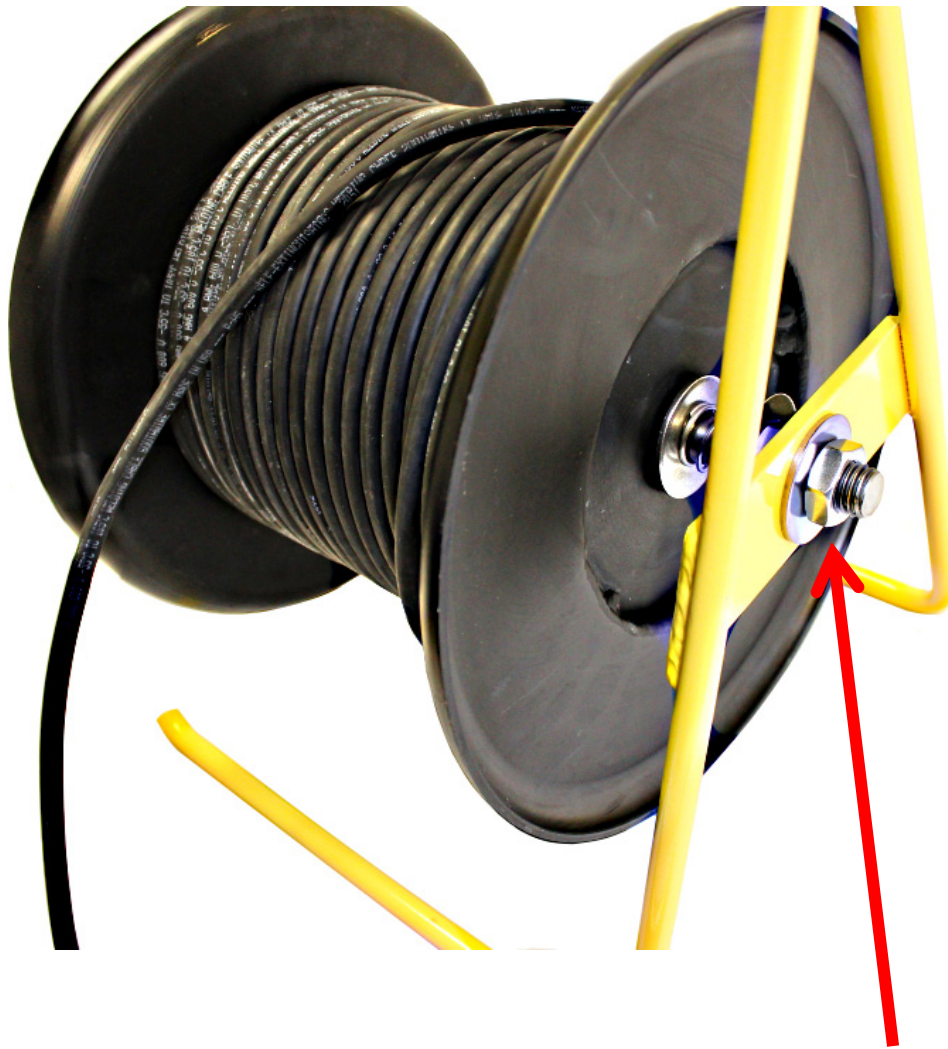

SP SPOOL with CABLE ASSEMBLY

P/N ALS3A420-125

Cable on Spool – 125'

Spool with SP / Spontaneous Potential fish

SP SPOOL with CABLE ASSEMBLY

P/N ALS3A420-125

Cable on Spool – 125'

SP / Spontaneous Potential fish

SP SPOOL with CABLE ASSEMBLY

P/N ALS3A420-125

Cable on Spool – 125'

Instrument Ground connection point

SP SPOOL with CABLE ASSEMBLY

P/N ALS3A420-125

Cable on Spool – 125'

Optional carrying handle