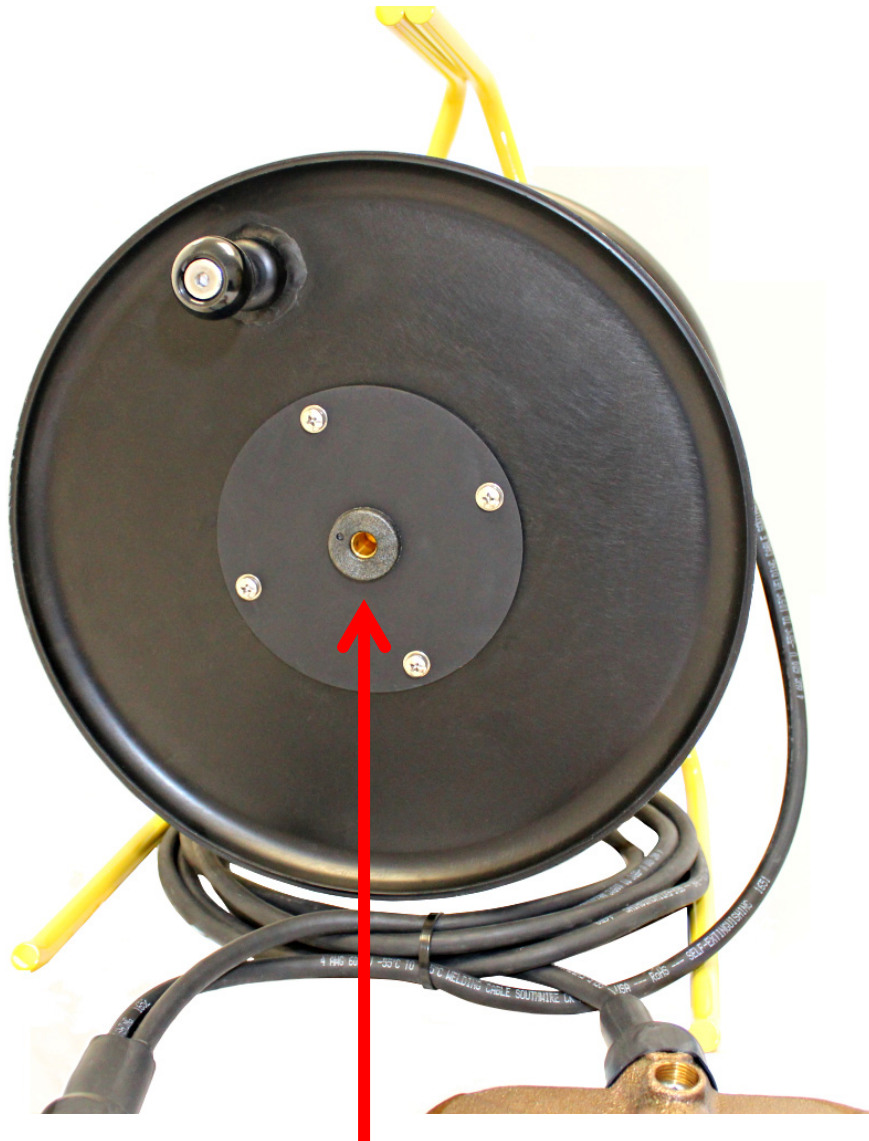

SP SPOOL with CABLE ASSEMBLY

P/N ALS3A420-125

Cable on Spool – 125'

Spool with SP / Spontaneous Potential fish

SP SPOOL with CABLE ASSEMBLY

P/N ALS3A420-125

Cable on Spool – 125'

SP / Spontaneous Potential fish

SP SPOOL with CABLE ASSEMBLY

P/N ALS3A420-125

Cable on Spool – 125'

Instrument Ground connection point

SP SPOOL with CABLE ASSEMBLY

P/N ALS3A420-125

Cable on Spool – 125'

Optional carrying handle